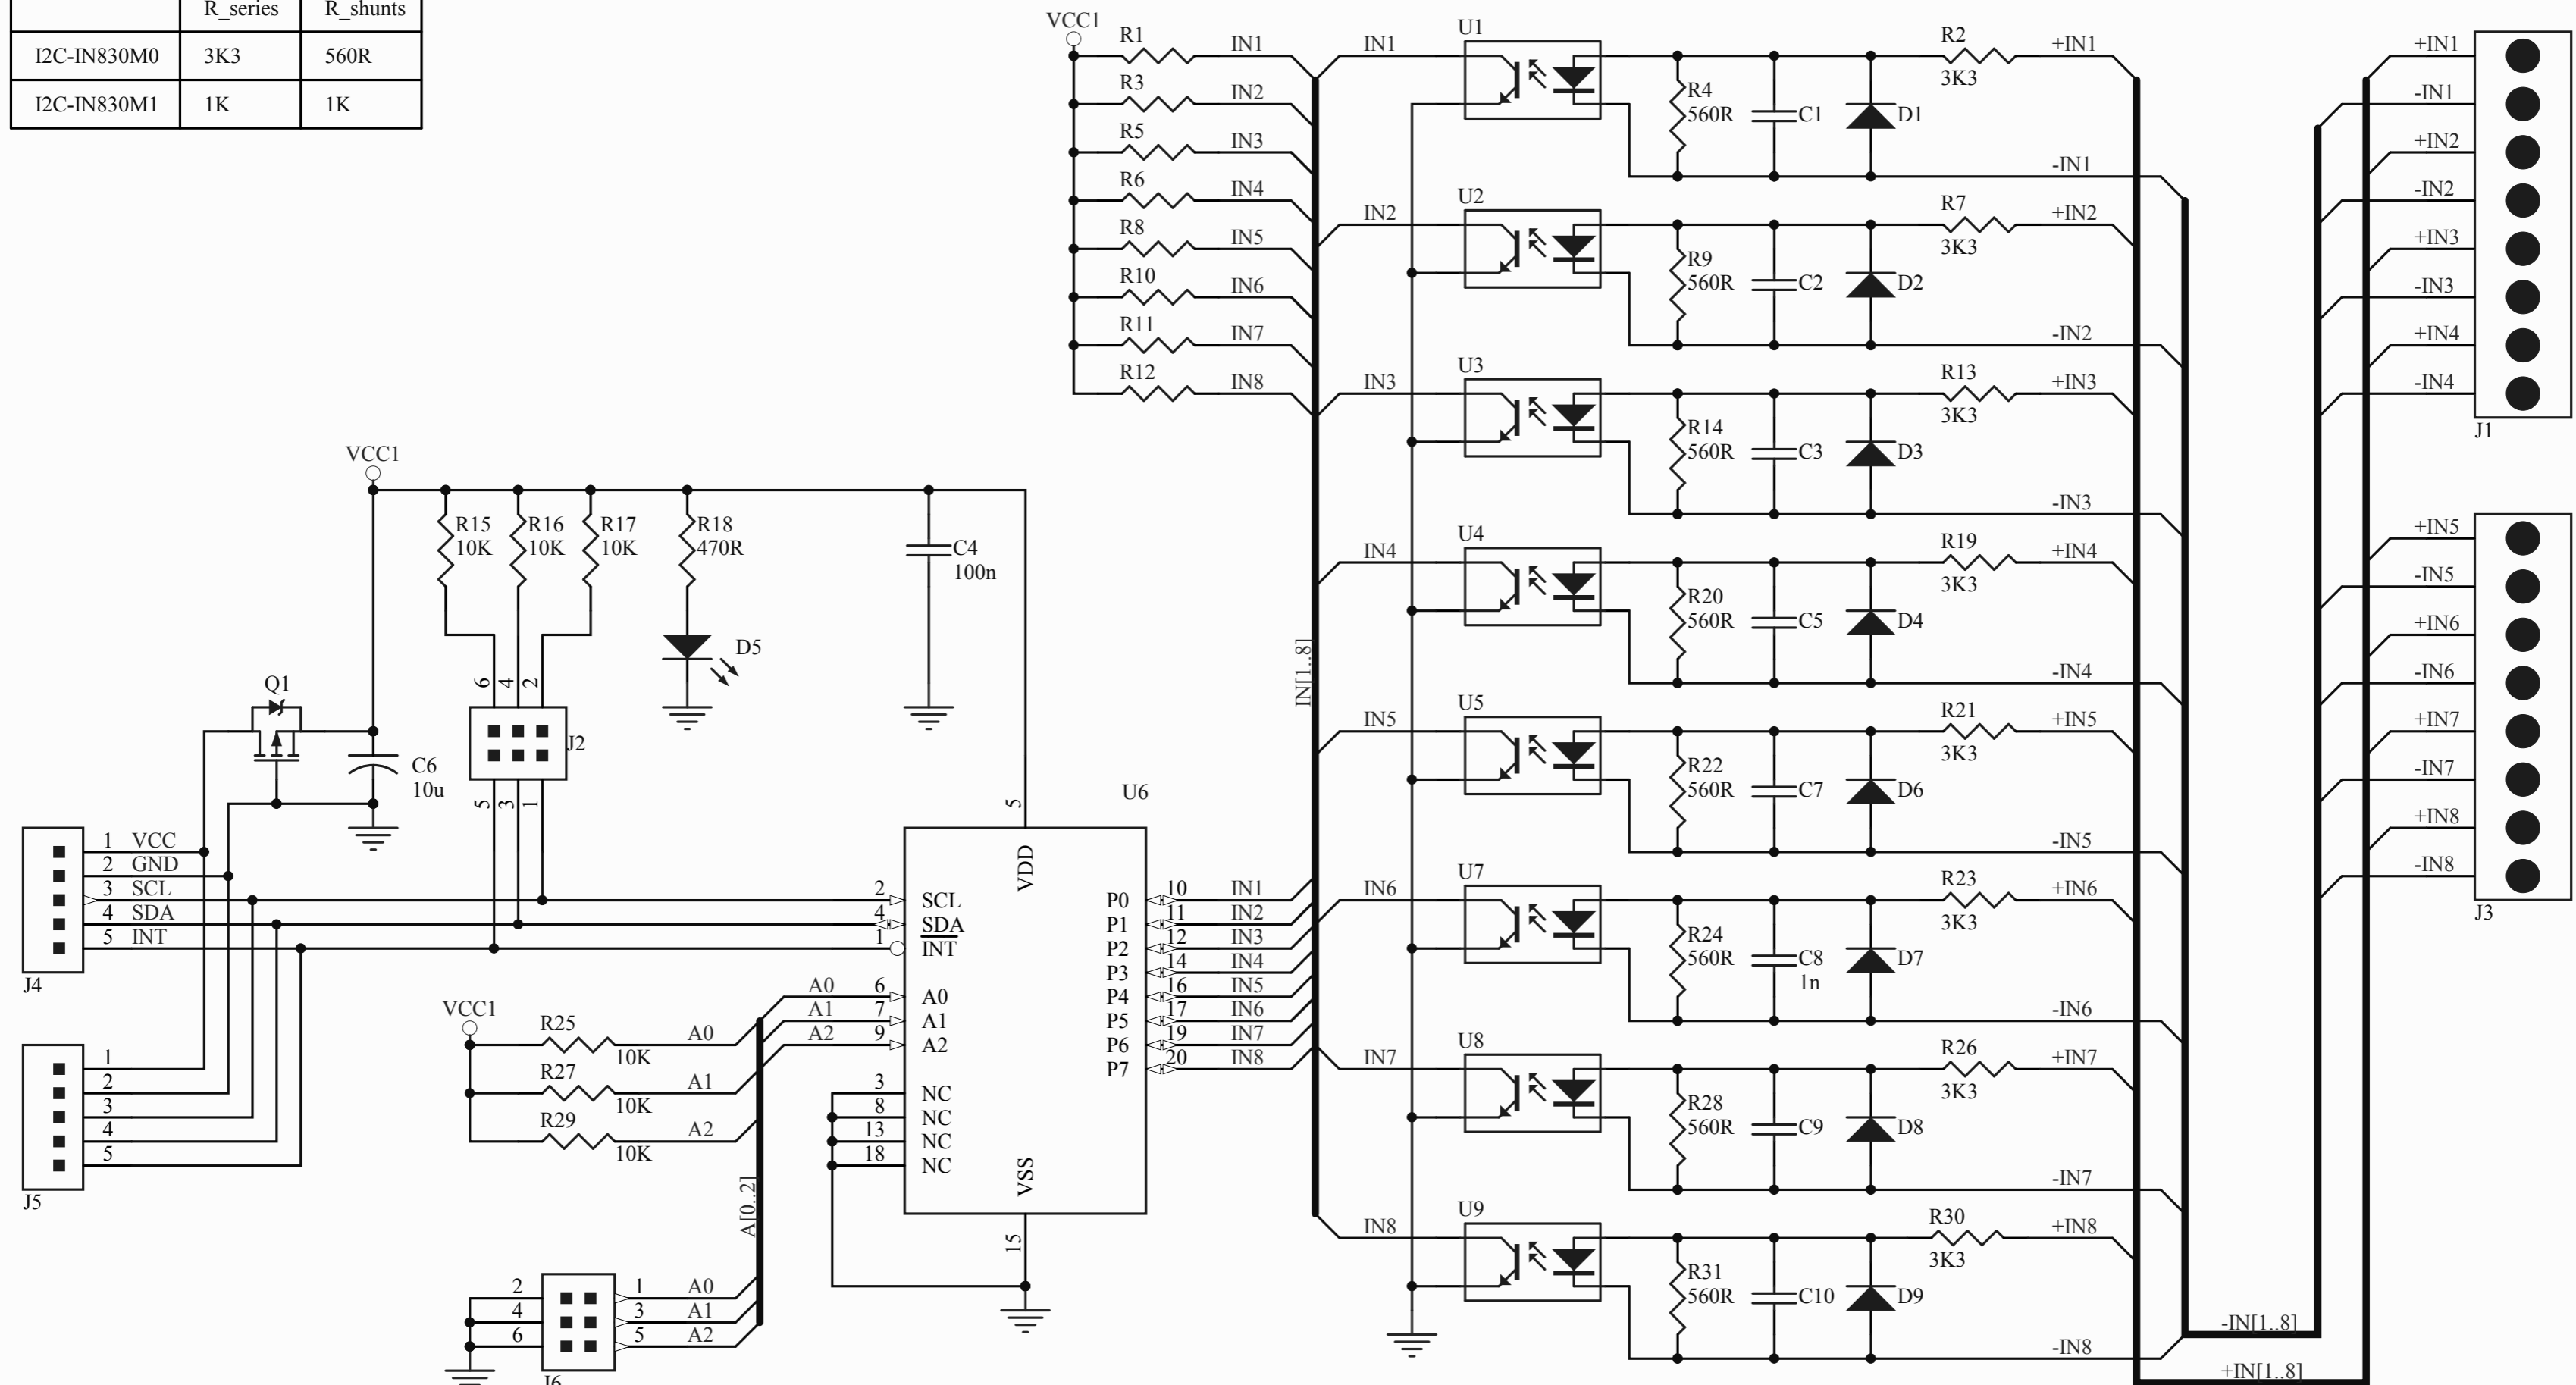

	R_series	R_shunts
I2C-IN830M0	3K3	560R
I2C-IN830M1	1K	1K

Title			I2C-IN830M		
Size	Number		Revision		
A4			A		
Date:			Sheet 1 of 1		
File:			Drawn By: ERE Company Limited.		